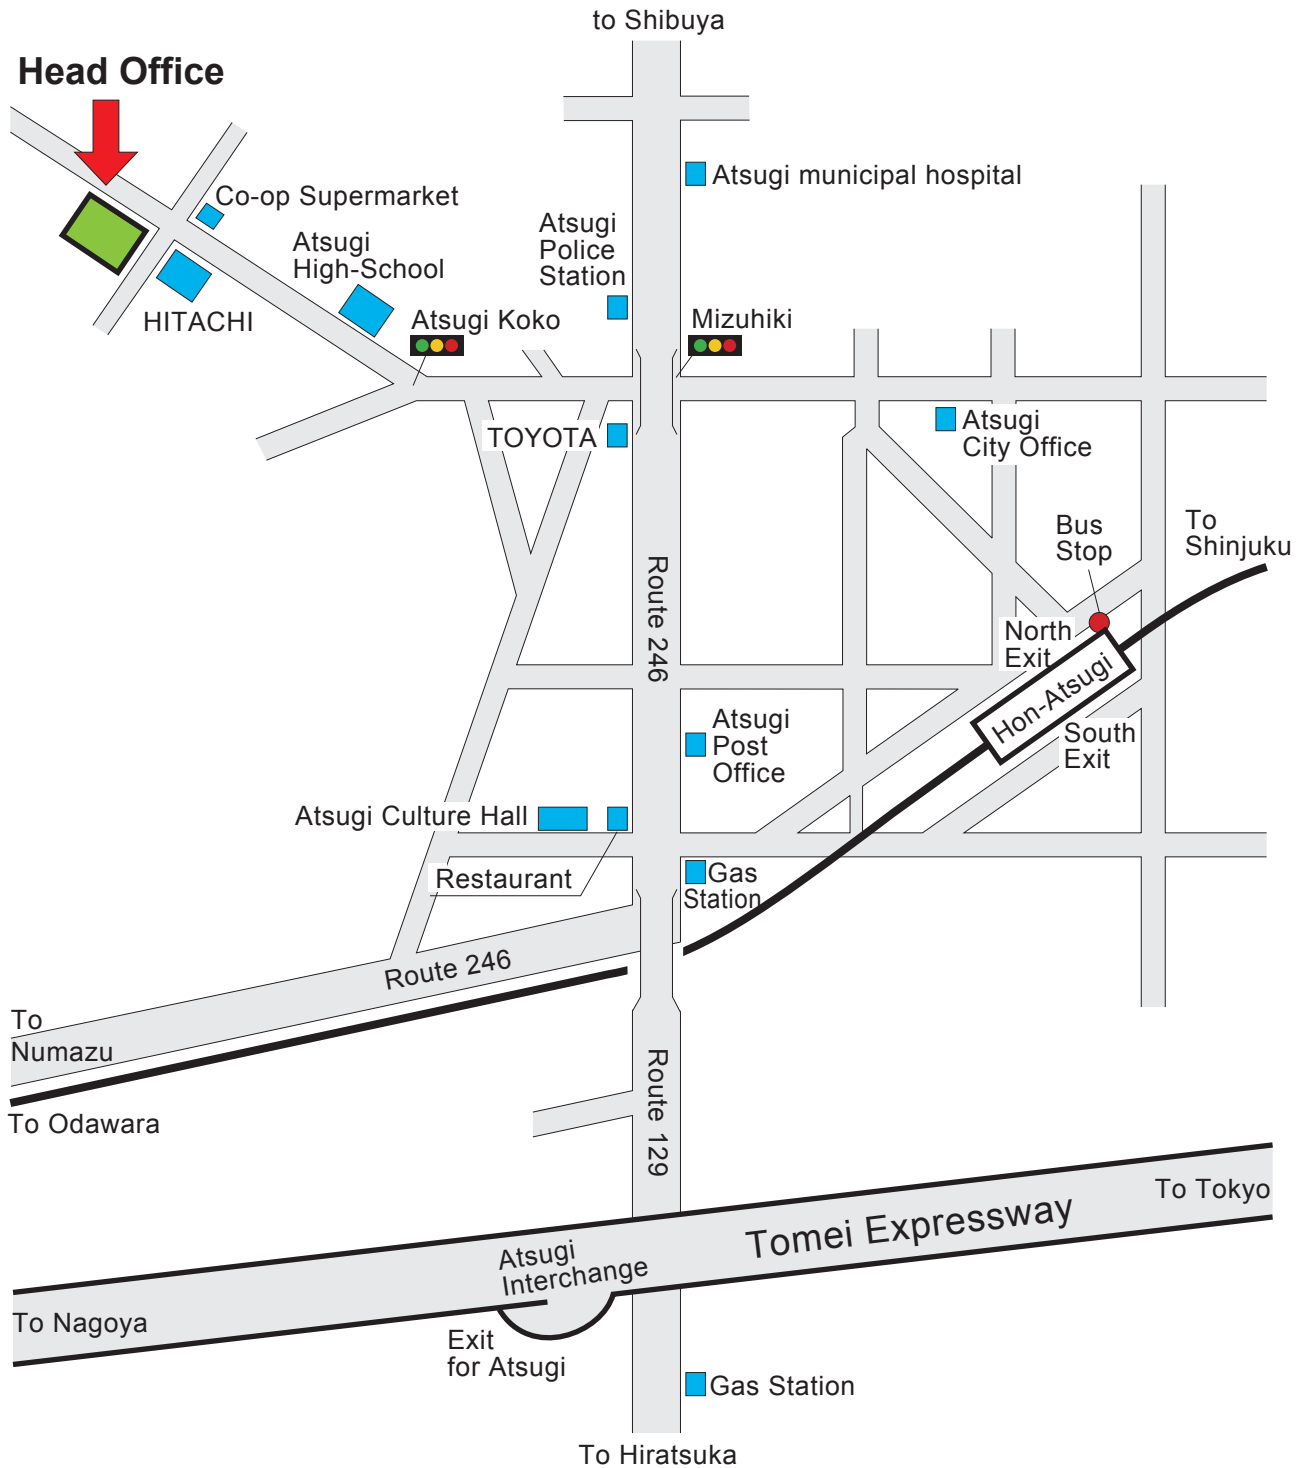

Anritsu Industrial Solutions Co., Ltd. Head Office

Transportation

From Shinjuku	take Odakyu Line, Car 1-4, and get off at Hon-Atsugi (55 minutes by Express)	From Hon-Atsugi	from Noth Exit take a bus for Midoriga-Oka, then get off in front of Anritsu (10 minutes)
From Odawara	take Odakyu Line, and get off at Hon-Atsugi (40 minutes by Express)	From Atsugi IC	get out of Atsugi Interchange, then go on the way to Atsugi (25 minutes)